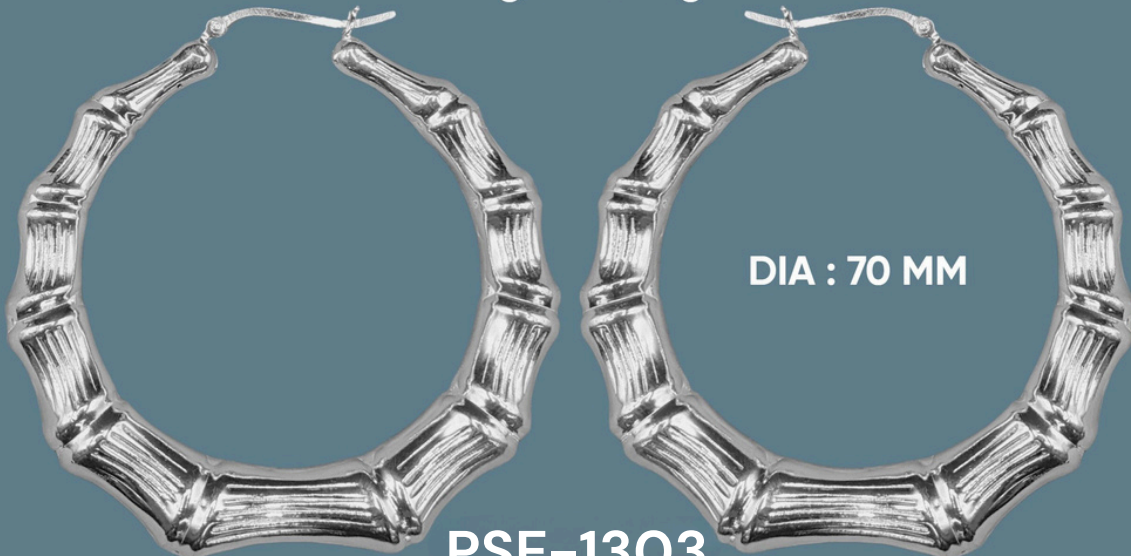

# 925 SE Earrings

**PSE-1301**

Weight: 9.2 g\*

**PSE-1302**

Weight: 14.4 g\*

**PSE-1303**

Weight: 17.2 g\*

\* All Weights are approximate

# 925 SE Earrings

DIA : 50 MM

SEH-1301-G

Weight: 9.2 g\*

DIA : 60 MM

SEH-1302-G

Weight: 14.4 g\*

DIA : 70 MM