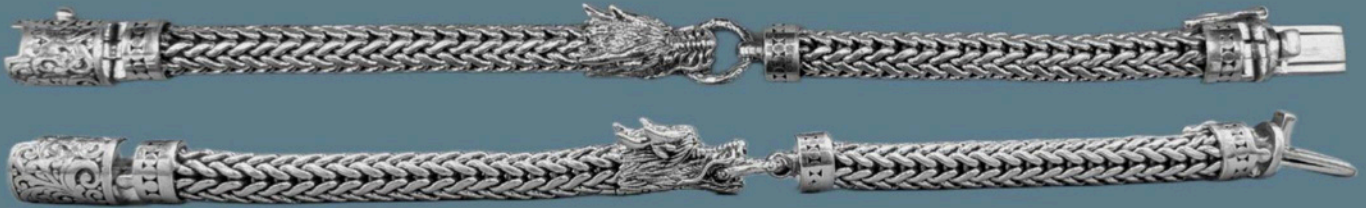

# 925 Bali Bracelets

ALI-1-B  
SIZE 7.5"  
Weight 37.44 G

ALI-2-B  
SIZE 7.5"  
Weight 39.8 G

ALI-3-B  
SIZE 7"  
Weight 32.7 G

ALI-4-B  
SIZE 7"  
Weight 27.0 G

Available Length: 7", 7.5", 8"

# 925 Bali Bracelets

**AL-5-B**  
**SIZE 7.5"**  
**Weight 47.78 G**

**AL-6-B**  
**SIZE 7"**  
**Weight 37.73 G**

**AL-7-B**  
**SIZE 7"**  
**Weight 59.8 G**

**Available Length: 7", 7.5", 8"**

# 925 Bali Bracelets

**ALI-8-B**

**SIZE: 7"**

**Weight: 62.2 G**

**Available Length: 7.5", 8", 9"**

**ALI-9-B**

**SIZE: 8"**

**Weight: 41.9 G**

**Available Length: 8", 8.5", 9"**

**ALI-10-B**

**SIZE 7"**

**Weight 42.8 G**

**Available Length: 7", 8", 9"**

**For Orders and Inquiries**

**Please Send us a message on**

 **WhatsApp : (720)-496-6611**