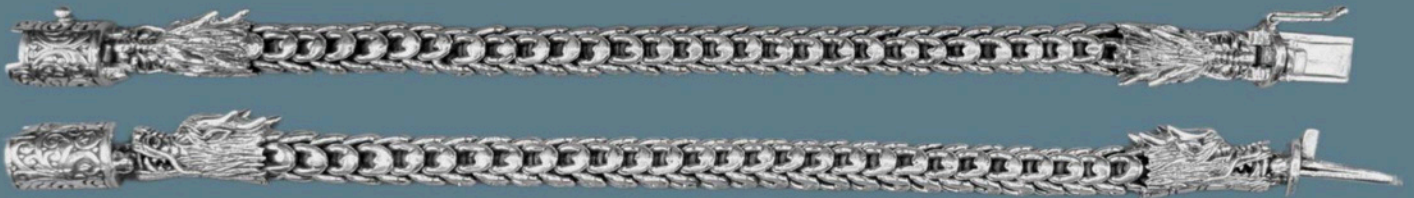

# 925 Bali Bracelets

ALI-1-B  
SIZE 7.5"  
Weight 37.44 G

ALI-2-B  
SIZE 7.5"  
Weight 39.8 G

ALI-3-B  
SIZE 7"  
Weight 32.7 G

ALI-4-B  
SIZE 7"  
Weight 27.0 G

Available Length: 7", 7.5", 8"

# 925 Bali Bracelets

**AL-5-B**  
**SIZE 7.5"**  
**Weight 47.78 G**

**AL-6-B**  
**SIZE 7"**  
**Weight 37.73 G**

**AL-7-B**  
**SIZE 7"**  
**Weight 59.8 G**

**Available Length: 7", 7.5", 8"**